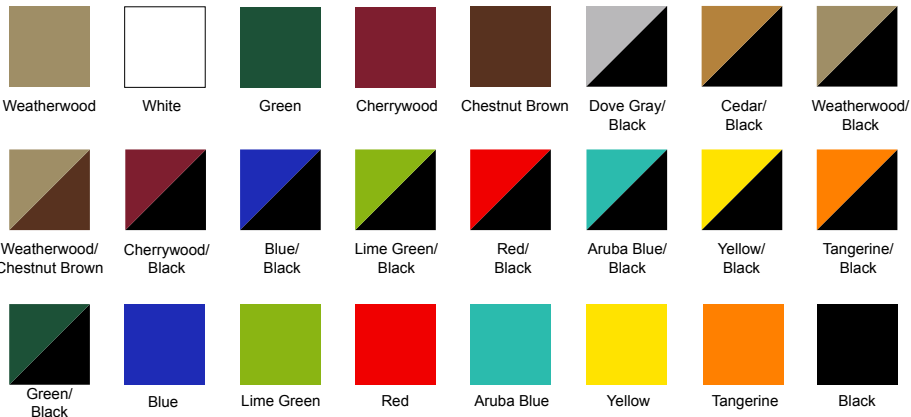

## COLORS

Our maintenance-free poly furniture is available in twenty-four\* colors. \*Be sure to check the color boxes in each section for the colors that item is stocked in. Colors shown below may not be accurate, as colors view differently as lighting varies in different areas.