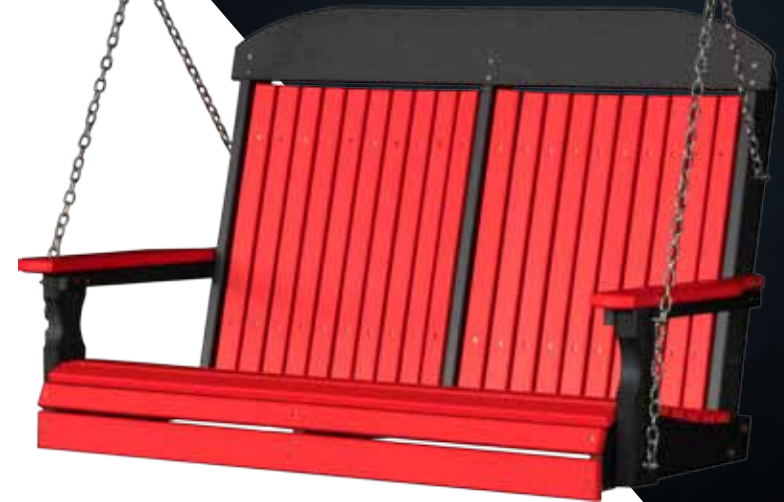

5' Classic Glider  
in Cherrywood & Black

2' Classic Bench  
in Weatherwood & Chestnut Brown

2' Swivel Classic Glider  
in Dove Gray & Black

come outdoors....  
to comfortable living

4' Classic Swing  
in Red & Black